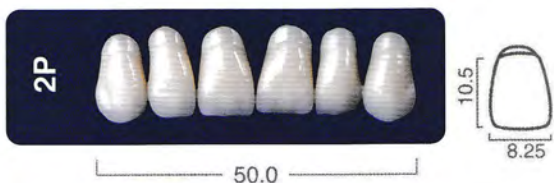

39.0

8.5

4.5

3N

48.0

10.0

8.0

30L 32L		
------------	--	--

3N

38.0

9.2

5.5

Upper anteriors

Lower anteriors

Posteriors

The highest quality material and finish as well as great resistance

- Crosslinked
- Natural fluorescence
- Computerized pigment
- Long durability
- Various anterior and posterior
- Molds available in 33°, 20°, 10°

Color guide

New Hue* shades
59, 61, 62, 65, 66, 67, 81

Vita** shades
A1, A2, A3, A3.5, A4, B1, B2, B3, C2